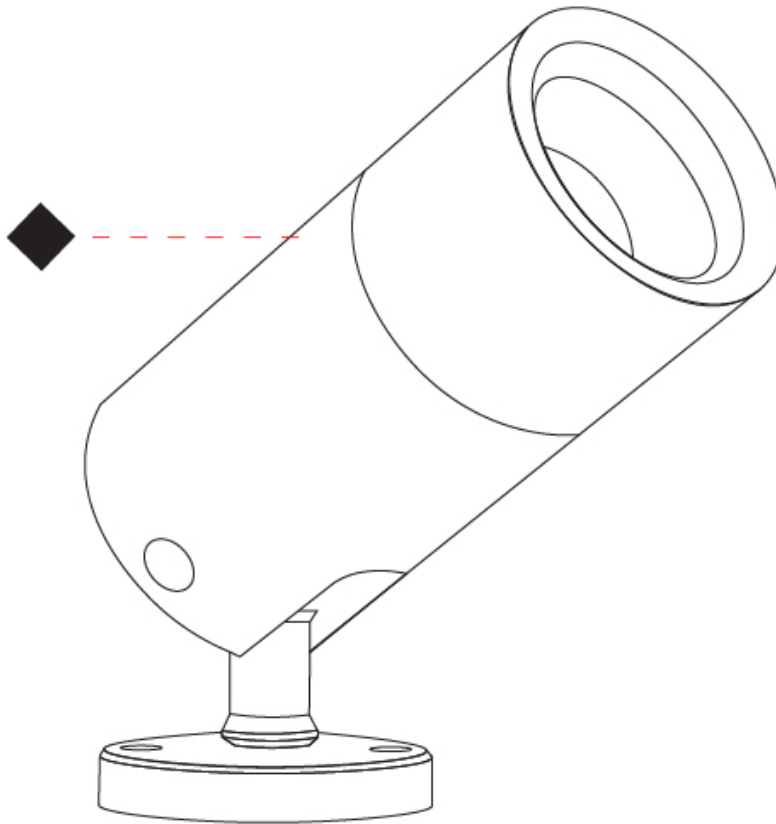

E12F0007-

PROJECT	_____
TYPE	_____
SPECIFIER	_____
QUANTITY	_____
DATE	_____

E