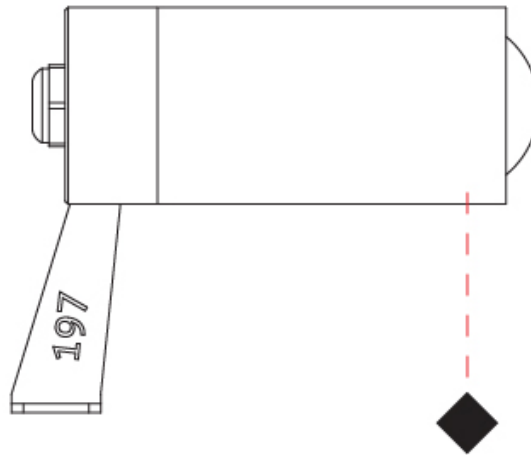

VARIO 33 ZOOM SURFACE

E12F0010-

PROJECT _____

TYPE _____

SPECIFIER _____

QUANTITY _____

DATE _____

E